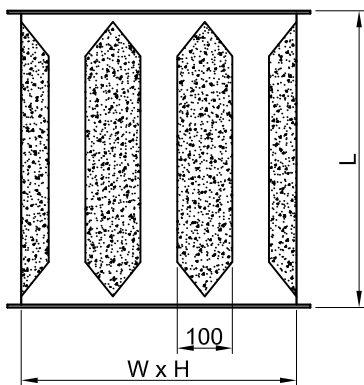

Dimensional data

RECTANGULAR SOUND ATTENUATOR

Options

100mm Wide conical baffle.

100mm Wide flat baffle.

200mm Wide conical baffle.

200mm Wide flat baffle.