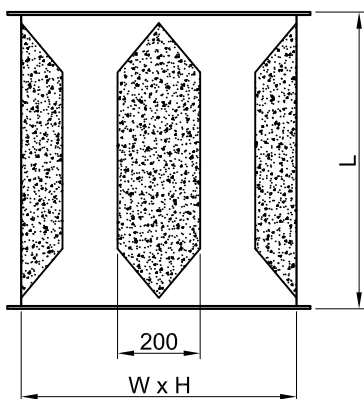

Dimensional data

RECTANGULAR SOUND ATTENUATOR

Options

100mm Wide conical baffle.

100mm Wide flat baffle.

200mm Wide conical baffle.

200mm Wide flat baffle.