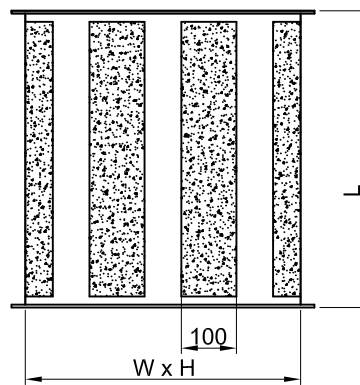

Dimensional data

RECTANGULAR SOUND ATTENUATOR

Options

100mm Wide conical baffle.

100mm Wide flat baffle.

200mm Wide conical baffle.

200mm Wide flat baffle.