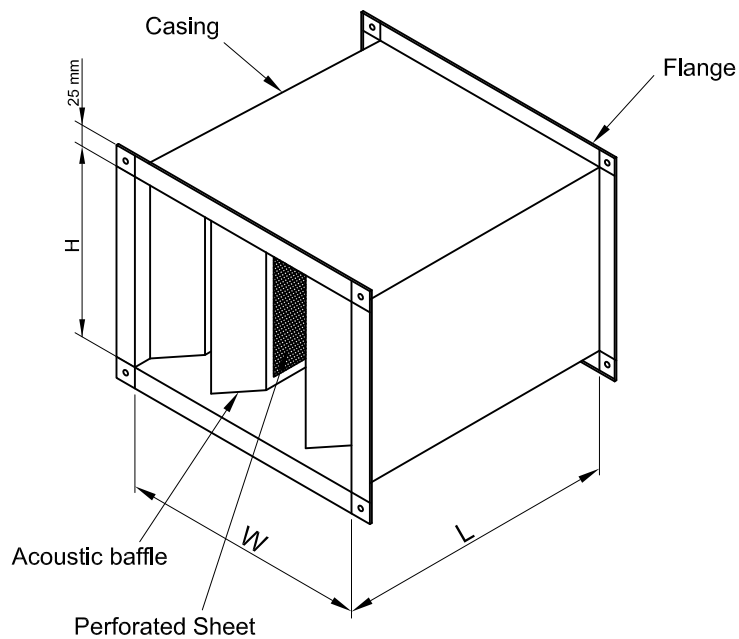

Dimensional data

RECTANGULAR SOUND ATTENUATOR

Options

100mm Wide conical baffle.

100mm Wide flat baffle.

200mm Wide conical baffle.

200mm Wide flat baffle.