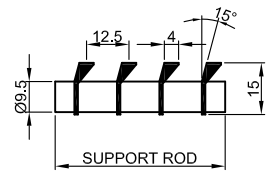

Dimensional data
CURVED DUCT GRILLE

Horizontal fixed bar

0° Deflection bar

15° Deflection bar

Horizontal adjustable bar

30° Deflection bar

30° Two Way Deflection bar

Horizontal front and vertical rear adjustable bar