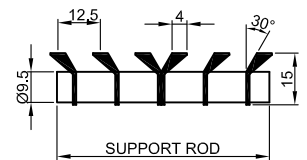

Dimensional data
CURVED DUCT GRILLE

Horizontal fixed bar

0° Deflection bar

15° Deflection bar

Horizontal adjustable bar

30° Deflection bar

30° Two Way Deflection bar

Horizontal front and vertical rear adjustable bar

With attached opposed blade damper