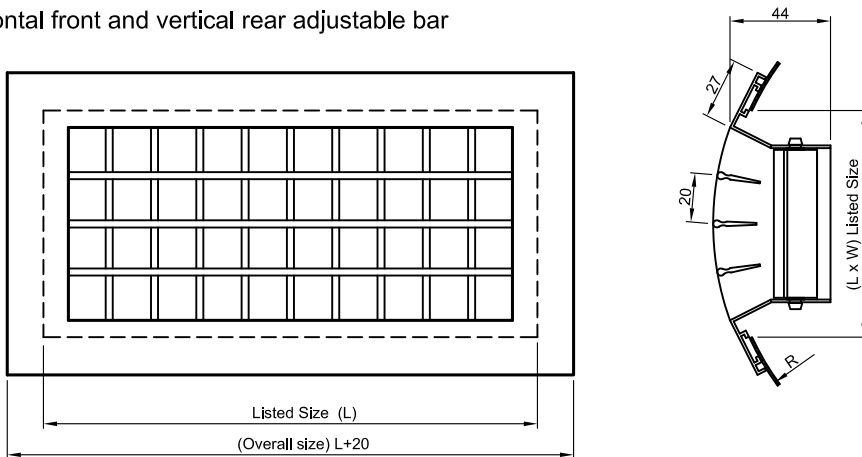

Dimensional data
CURVED DUCT GRILLE

Horizontal fixed bar

0° Deflection bar

15° Deflection bar

Horizontal adjustable bar

30° Deflection bar

30° Two Way Deflection bar

Horizontal front and vertical rear adjustable bar