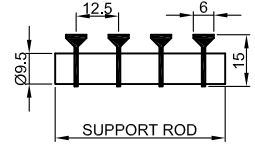

Dimensional data
CURVED DUCT GRILLE

Horizontal fixed bar

0° Deflection bar

15° Deflection bar

Horizontal adjustable bar

30° Deflection bar

30° Two Way Deflection bar

Horizontal front and vertical rear adjustable bar

With attached opposed blade damper