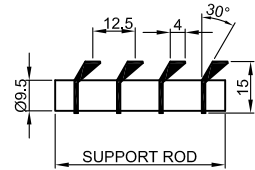

Dimensional data
CURVED DUCT GRILLE

Horizontal fixed bar

0° Deflection bar

15° Deflection bar

Horizontal adjustable bar

30° Deflection bar

30° Two Way Deflection bar

Horizontal front and vertical rear adjustable bar