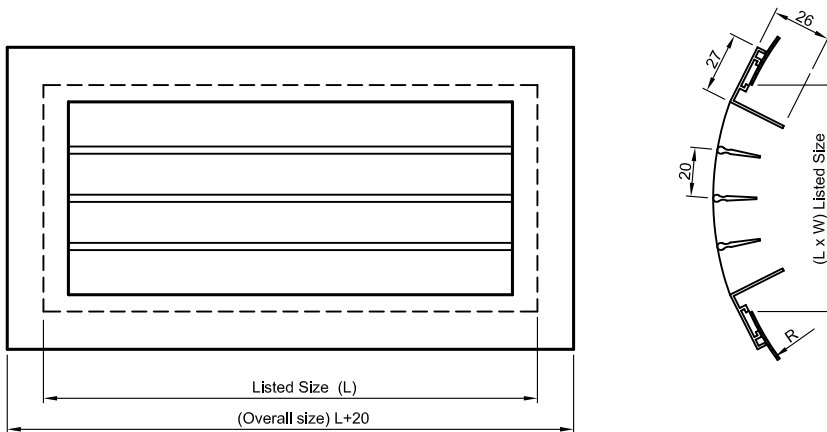

Dimensional data
CURVED DUCT GRILLE

Horizontal fixed bar

0° Deflection bar

15° Deflection bar

Horizontal adjustable bar

30° Deflection bar

30° Two Way Deflection bar

Horizontal front and vertical rear adjustable bar

With attached opposed blade damper