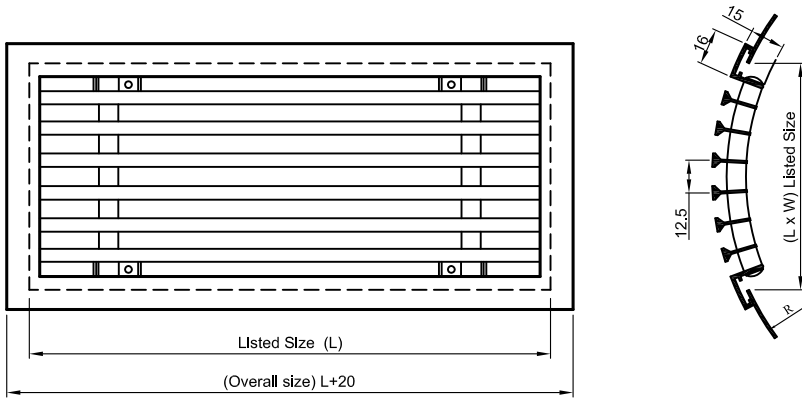

Dimensional data
CURVED DUCT GRILLE

Horizontal fixed bar

0° Deflection bar

15° Deflection bar

Horizontal adjustable bar

30° Deflection bar

30° Two Way Deflection bar

Horizontal front and vertical rear adjustable bar

With attached opposed blade damper