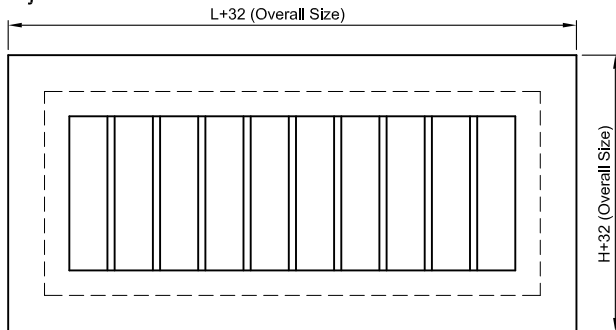

Dimensional data

ADJUSTABLE GRILLE

Horizontal adjustable Louver

Vertical adjustable Louver

Horizontal Front & Vertical Rear adjustable Louver

Vertical Front & Horizontal Rear adjustable Louver

Accessory

With attached Opposed blade damper