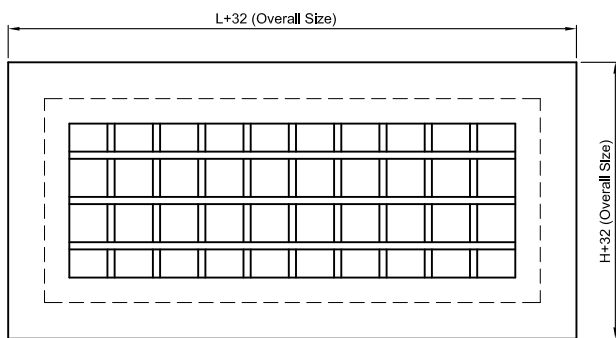

Dimensional data

ADJUSTABLE GRILLE

Horizontal adjustable Louver

Vertical adjustable Louver

Horizontal Front & Vertical Rear adjustable Louver

Vertical Front & Horizontal Rear adjustable Louver

Accessory

With attached Opposed blade damper