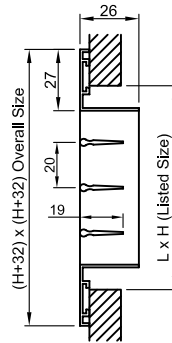

Dimensional data

ADJUSTABLE GRILLE

Horizontal adjustable Louver

Vertical adjustable Louver

Horizontal Front & Vertical Rear adjustable Louver

Vertical Front & Horizontal Rear adjustable Louver

Accessory

With attached Opposed blade damper