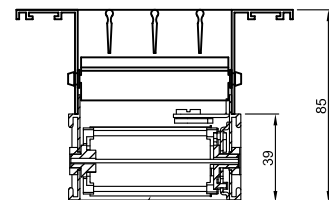

Opposed blade volume control damper