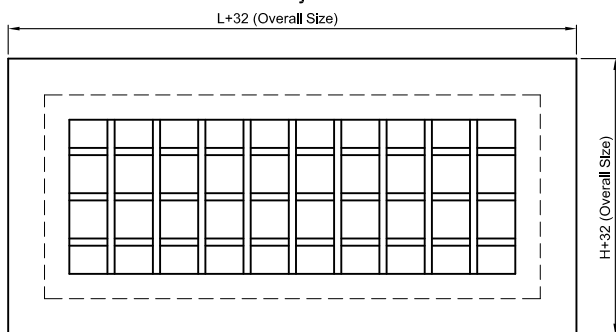

Dimensional data

ADJUSTABLE GRILLE

Horizontal adjustable Louver

Vertical adjustable Louver

Horizontal Front & Vertical Rear adjustable Louver

Vertical Front & Horizontal Rear adjustable Louver

Accessory

With attached Opposed blade damper