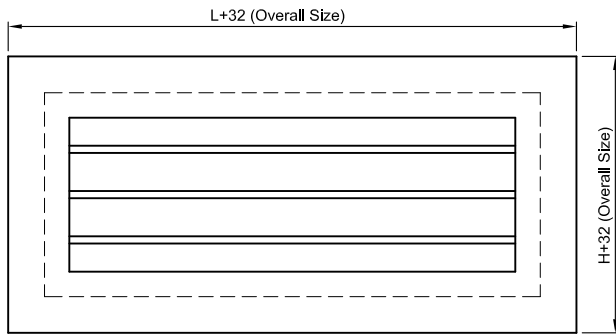

Dimensional data

ADJUSTABLE GRILLE

Horizontal adjustable Louver

Vertical adjustable Louver

Horizontal Front & Vertical Rear adjustable Louver

Vertical Front & Horizontal Rear adjustable Louver

Accessory

With attached Opposed blade damper