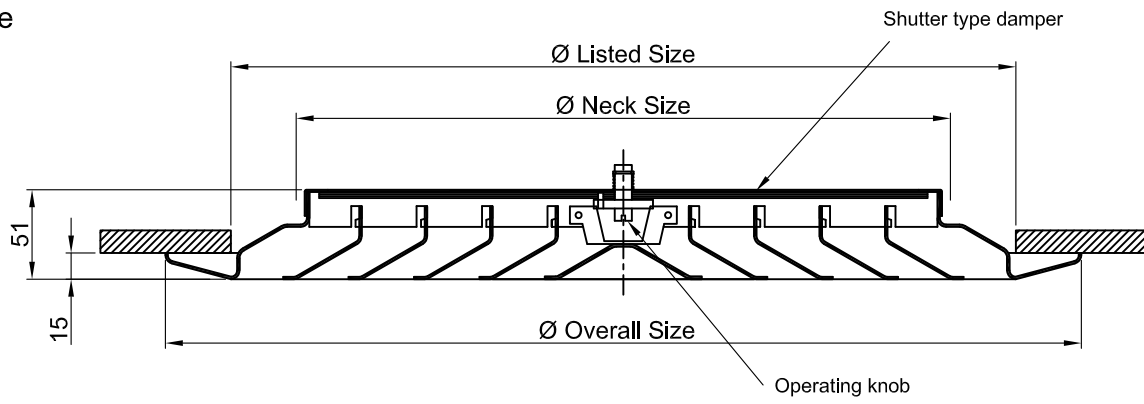

Dimensional data  
Round Diffuser

Flush type

LISTED SIZE DIAMETER	NECK SIZE DIAMETER	OVERALL SIZE DIAMETER
225 mm	150 mm	300 mm
300 mm	225 mm	375 mm
375 mm	300 mm	450 mm
450 mm	375 mm	525 mm
525 mm	450 mm	600 mm

Antismudge type

LISTED SIZE DIAMETER	NECK SIZE DIAMETER	OVERALL SIZE DIAMETER
225 mm	150 mm	300 mm
300 mm	225 mm	375 mm
375 mm	300 mm	450 mm
450 mm	375 mm	525 mm
525 mm	450 mm	600 mm