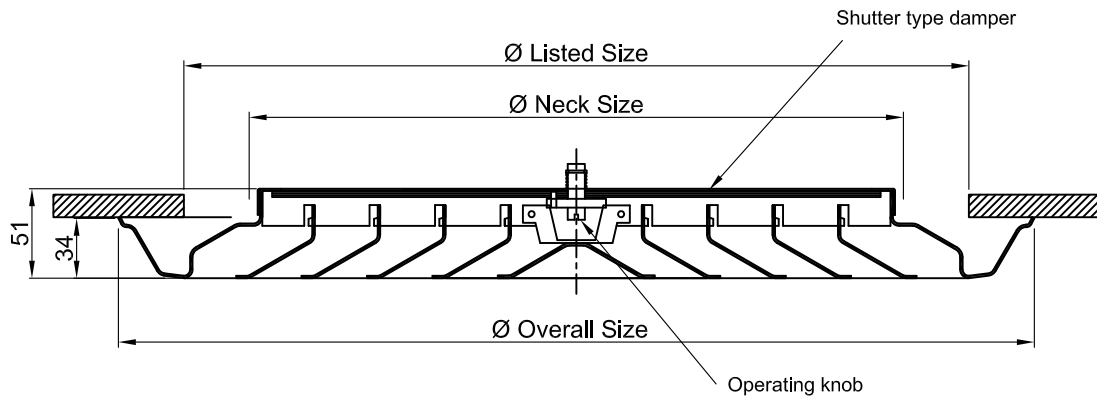

Dimensional data  
Round Diffuser

Flush type

LISTED SIZE DIAMETER	NECK SIZE DIAMETER	OVERALL SIZE DIAMETER
225 mm	150 mm	300 mm
300 mm	225 mm	375 mm
375 mm	300 mm	450 mm
450 mm	375 mm	525 mm
525 mm	450 mm	600 mm

Antismudge type

LISTED SIZE DIAMETER	NECK SIZE DIAMETER	OVERALL SIZE DIAMETER
225 mm	150 mm	300 mm
300 mm	225 mm	375 mm
375 mm	300 mm	450 mm
450 mm	375 mm	525 mm
525 mm	450 mm	600 mm