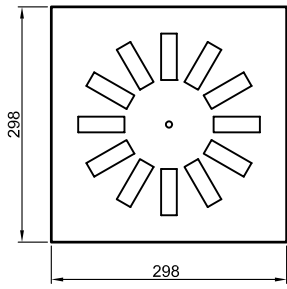

Dimensional data

ARCHITECTURAL SWIRL DIFFUSER

300 x 300 Face with 8 Slot

400 x 400 Face with 16 Slot

600 x 600 Face with 24 Slot

600 x 600 Face with 32 Slot

600 x 600 Face with 48 Slot

Plenum with top inlet

Plenum with side inlet

| Inlet Dia |
|-----------|
| 400 |
| 350 |
| 300 |
| 250 |
| 200 |
| 150 |
| 100 |