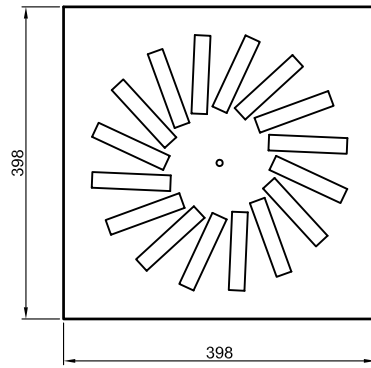

Dimensional data

ARCHITECTURAL SWIRL DIFFUSER

300 x 300 Face with 8 Slot

400 x 400 Face with 16 Slot

600 x 600 Face with 24 Slot

600 x 600 Face with 32 Slot

600 x 600 Face with 48 Slot

Plenum with top inlet

Plenum with side inlet

| Inlet Dia |
|-----------|
| 400 |
| 350 |
| 300 |
| 250 |
| 200 |
| 150 |
| 100 |