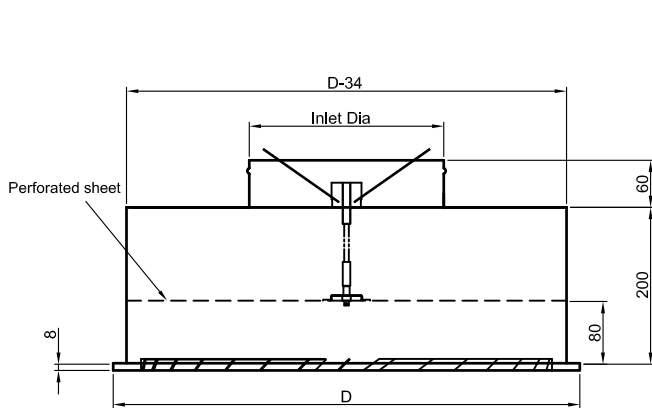

Dimensional data

ARCHITECTURAL SWIRL DIFFUSER

300 x 300 Face with 8 Slot

400 x 400 Face with 16 Slot

600 x 600 Face with 24 Slot

600 x 600 Face with 32 Slot

600 x 600 Face with 48 Slot

Plenum with top inlet

Plenum with side inlet

| Inlet Dia |
|-----------|
| 400 |
| 350 |
| 300 |
| 250 |
| 200 |
| 150 |
| 100 |