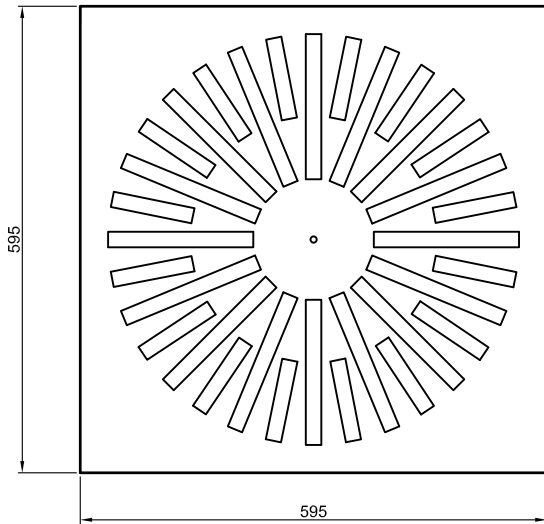

Dimensional data

ARCHITECTURAL SWIRL DIFFUSER

300 x 300 Face with 8 Slot

400 x 400 Face with 16 Slot

600 x 600 Face with 24 Slot

600 x 600 Face with 32 Slot

600 x 600 Face with 48 Slot

Plenum with top inlet

Plenum with side inlet

| Inlet Dia |
|-----------|
| 400 |
| 350 |
| 300 |
| 250 |
| 200 |
| 150 |
| 100 |