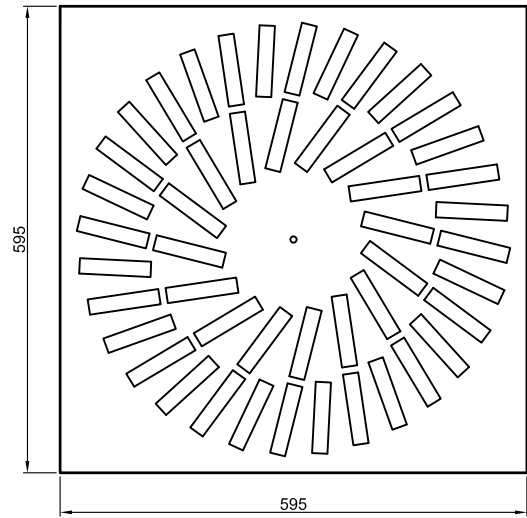

Dimensional data

ARCHITECTURAL SWIRL DIFFUSER

300 x 300 Face with 8 Slot

400 x 400 Face with 16 Slot

600 x 600 Face with 24 Slot

600 x 600 Face with 32 Slot

600 x 600 Face with 48 Slot

Plenum with top inlet

Plenum with side inlet

| Inlet Dia |
|-----------|
| 400 |
| 350 |
| 300 |
| 250 |
| 200 |
| 150 |
| 100 |