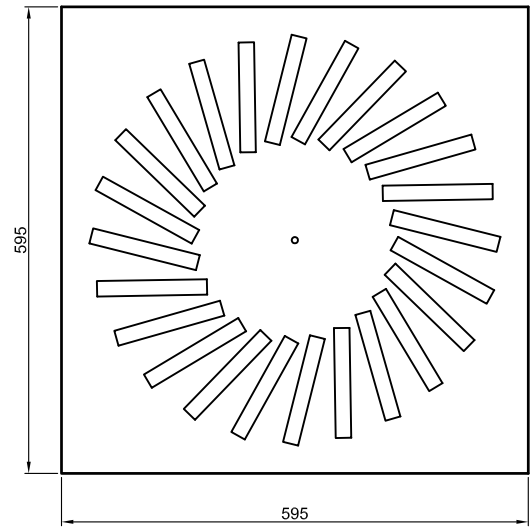

Dimensional data

ARCHITECTURAL SWIRL DIFFUSER

300 x 300 Face with 8 Slot

400 x 400 Face with 16 Slot

600 x 600 Face with 24 Slot

600 x 600 Face with 32 Slot

600 x 600 Face with 48 Slot

Plenum with top inlet

Plenum with side inlet

| Inlet Dia |
|-----------|
| 400 |
| 350 |
| 300 |
| 250 |
| 200 |
| 150 |
| 100 |