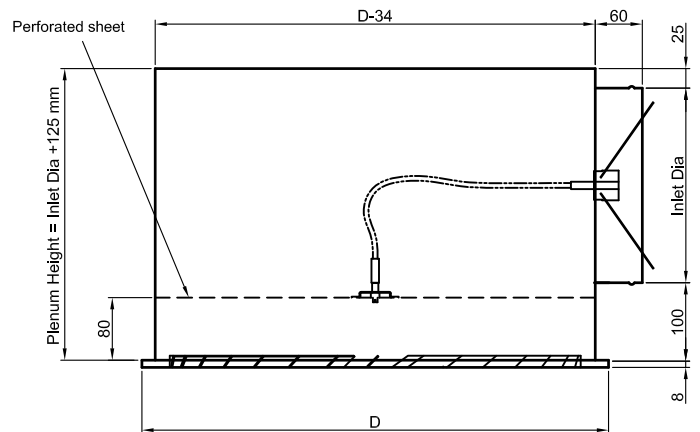

Dimensional data

ARCHITECTURAL SWIRL DIFFUSER

300 x 300 Face with 8 Slot

400 x 400 Face with 16 Slot

600 x 600 Face with 24 Slot

600 x 600 Face with 32 Slot

600 x 600 Face with 48 Slot

Plenum with top inlet

Plenum with side inlet

| Inlet Dia |
|-----------|
| 400 |
| 350 |
| 300 |
| 250 |
| 200 |
| 150 |
| 100 |