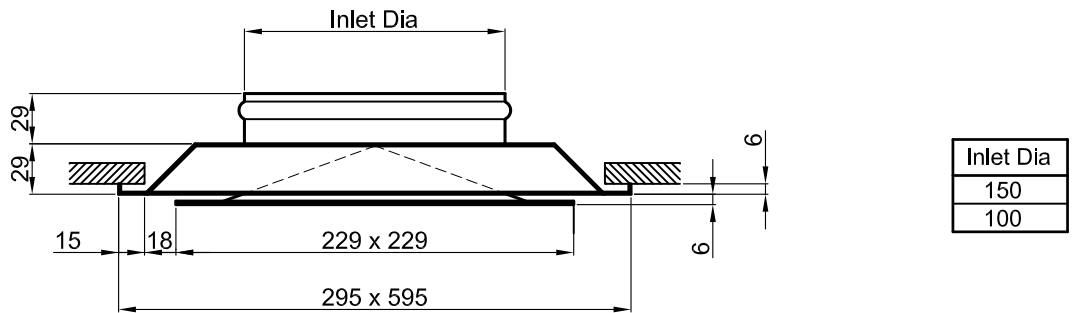

Face size : 600 x 600

Face size : 300 x 300

**1. Frame Options**

**FL** Suitable for flush T bar ceiling (Modular ceiling)

**FF** Frame suitable for flat face. (Gypsum ceiling)

Model : APD-  1

**Note:**

- This submittal is mean to demonstrate general dimension of the product. The drawing on submittal are not mean to detail every aspect of product with exactness. Drawing are not to scale. COSMOS reserve to the right to make changes without written notice.
- All Dimensions are in mm.
- Dimensions are ± 1.5mm