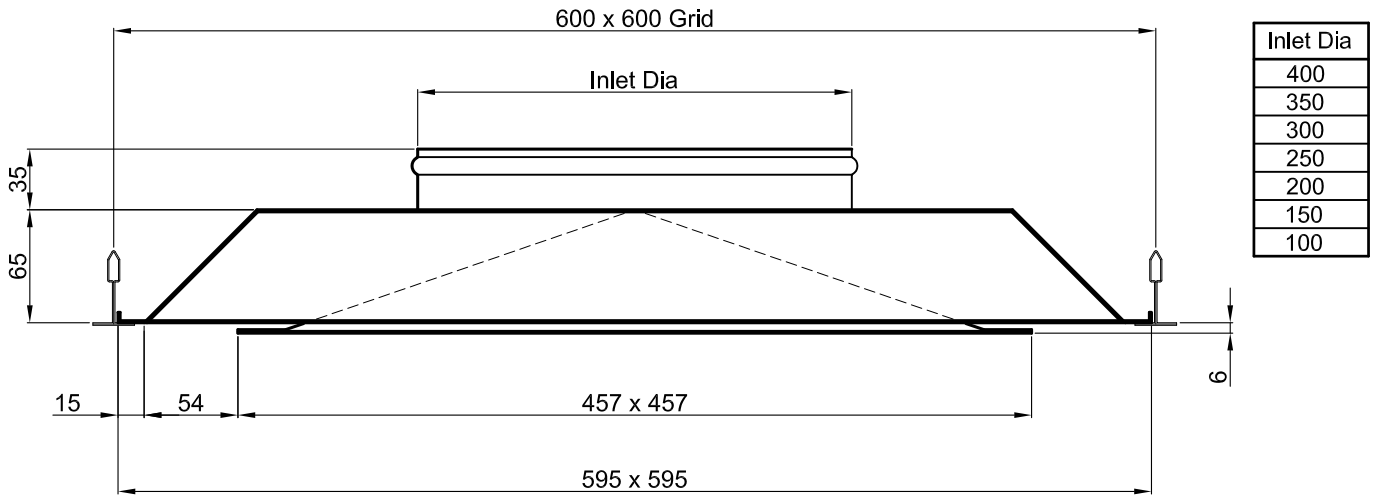

Face size : 600 x 600

Face size : 300 x 300

**1. Frame Options**

**FL** Suitable for flush T bar ceiling (Modular ceiling)

**FF** Frame suitable for flat face. (Gypsum ceiling)

Model : APD-  1

**Note:**

- This submittal is mean to demonstrate general dimension of the product. The drawing on submittal are not mean to detail every aspect of product with exactness. Drawing are not to scale. COSMOS reserve to the right to make changes without written notice.
- All Dimensions are in mm.
- Dimensions are ± 1.5mm