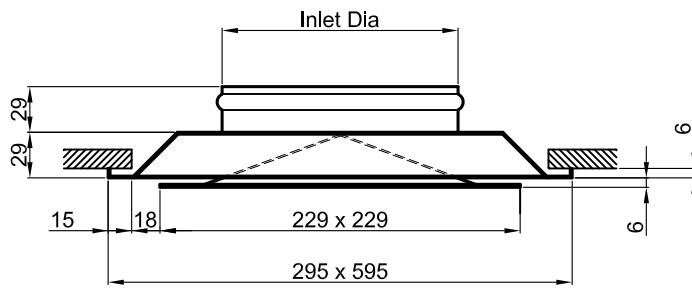

Dimensional data

ARCHITECTURAL PLAQUE DIFFUSER

All dimensions are in mm

| Face size 595 x 595 |
|---------------------|
| Inlet Dia |
| 400 |
| 350 |
| 300 |
| 250 |
| 200 |
| 150 |
| 100 |

| Face size 295 x 295 |
|---------------------|
| Inlet Dia |
| 150 |
| 100 |