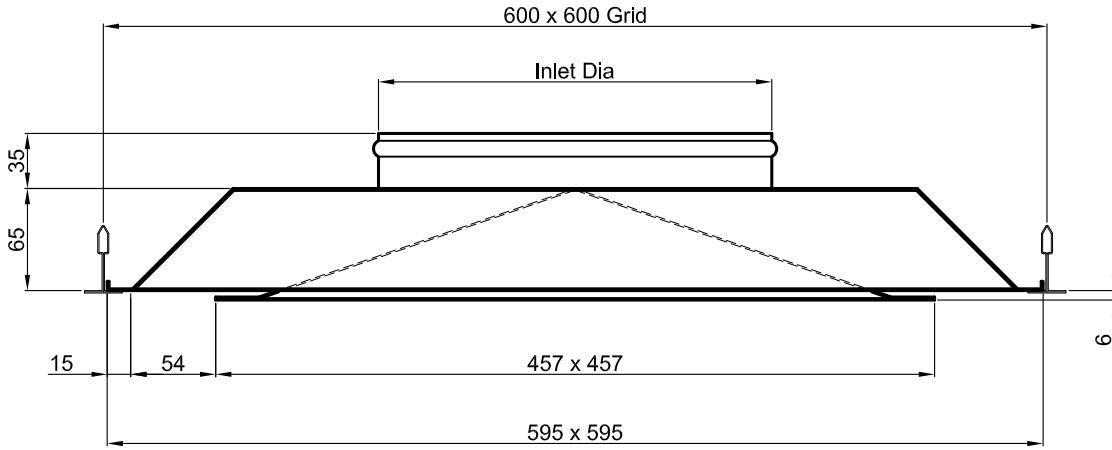

Dimensional data

ARCHITECTURAL PLAQUE DIFFUSER

All dimensions are in mm

| Face size 595 x 595 |
|---------------------|
| Inlet Dia |
| 400 |
| 350 |
| 300 |
| 250 |
| 200 |
| 150 |
| 100 |

| Face size 295 x 295 |
|---------------------|
| Inlet Dia |
| 150 |
| 100 |