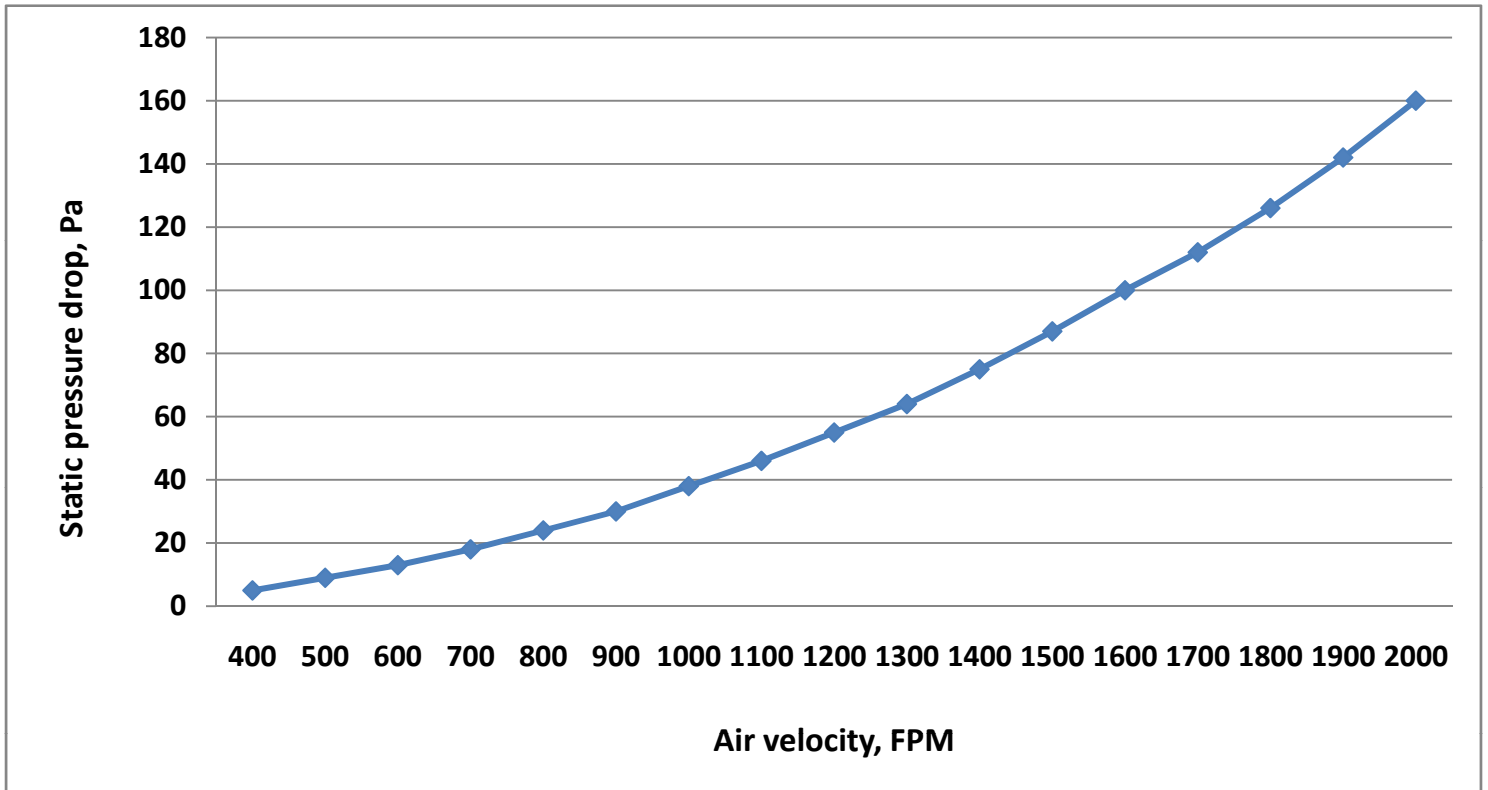

## Pressure Drop Data:

Smoke Damper size: 300 X 300

Smoke Damper size: 600 X 600